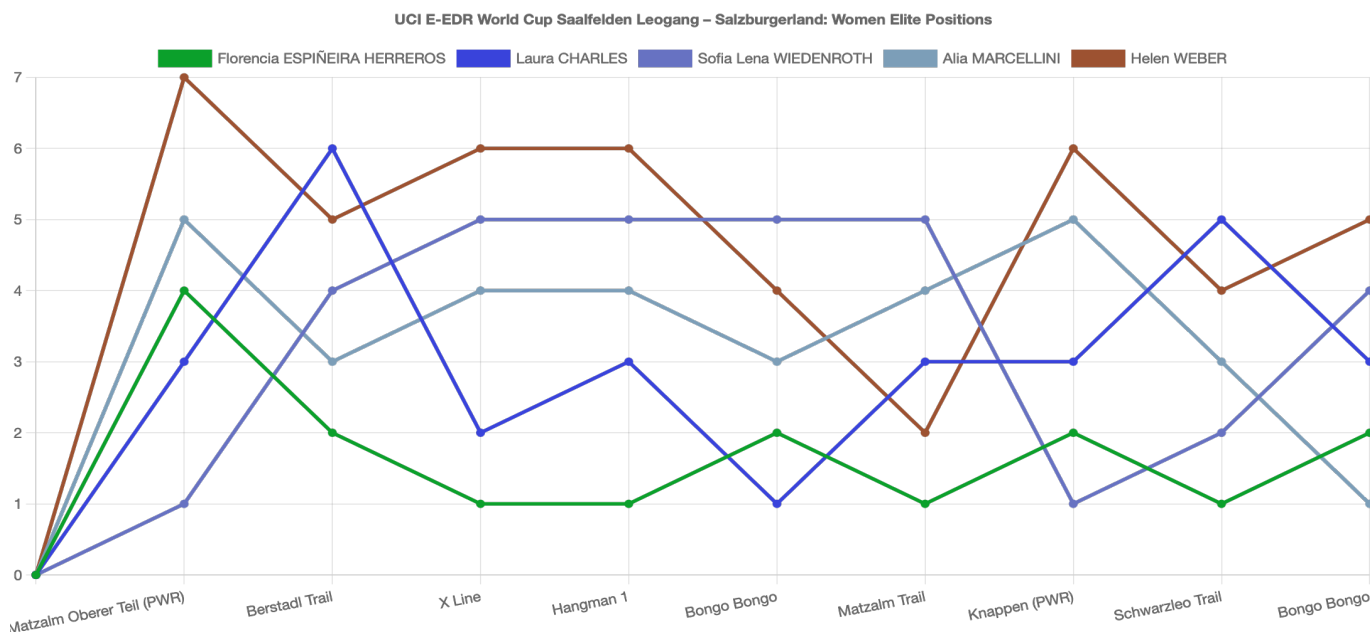

REGISTER | LOGIN

2024 RESULTS: UCI E-EDR WORLD CUP SAALFELDEN LEOGANG – SALZBURGERLAND: WOMEN ELITE

UCI E-EDR WORLD CUP SAALFELDEN LEOGANG – SALZBURGERLAND: WOMEN ELITE: 8TH JUN 2024

#	Rider	Nation	Time	Gap	Points	Stages
1	FLORENCIA ESPÍÑEIRA HERREROS ORBEA FOX ENDURO TEAM		36:06.201	-	476	⋮
2	LAURA CHARLES		36:57.261	+51.060	401	⋮
3	SOFIA LENA WIEDENROTH SPECIALIZED ENDURO TEAM		37:18.708	+1:12.507	358	⋮
4	ALIA MARCELLINI HAIBIKE		37:19.014	+1:12.813	326	⋮
5	HELEN WEBER ROTWILD SCHWALBE GRAVITY TEAM		38:16.137	+2:09.936	272	⋮
6	JUSTINE HENRY ROCKY MOUNTAIN GRAVITY RACING		41:33.812	+5:27.611	244	⋮
DNF	RAPHAELA RICHTER SIMPLON TRAILBLAZERS		21:49.310	-	32	⋮

← BACK

TOP ↑