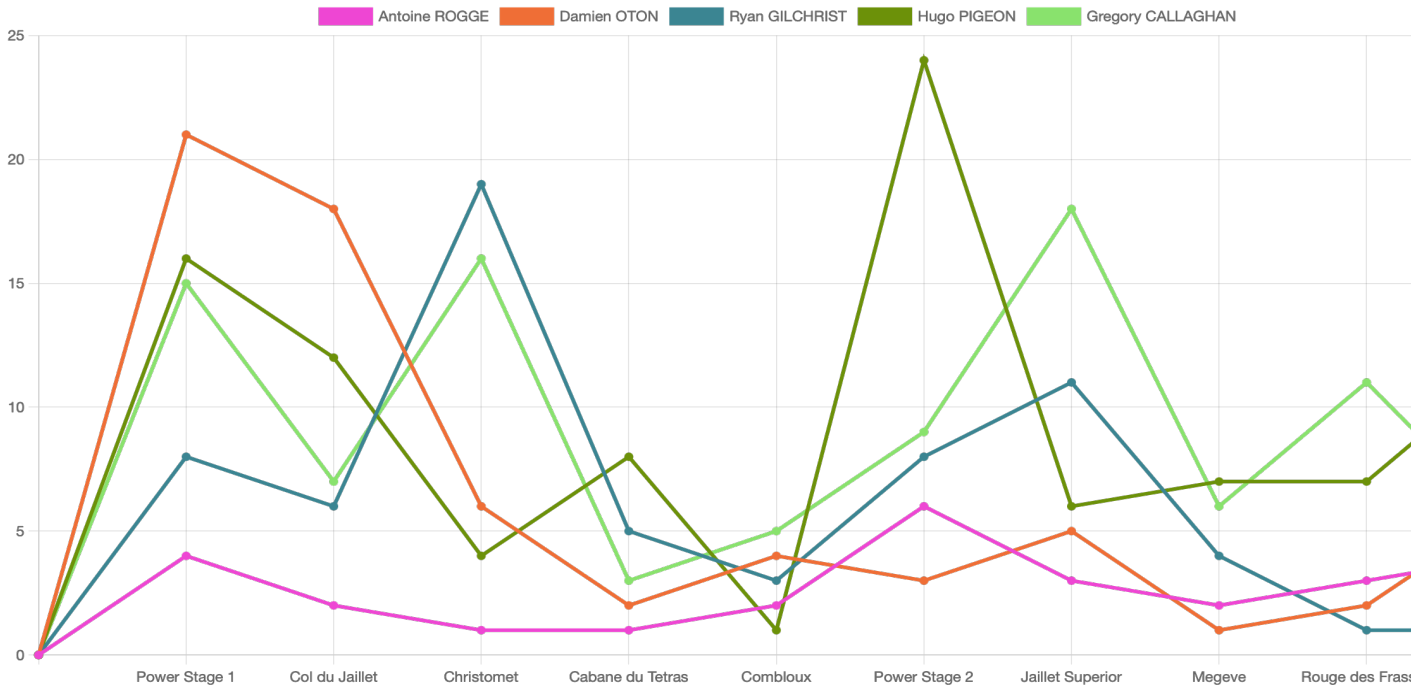

18		GASGAS FACTORY RACING		39:42.777	+2:01.458	160	:
19		MICHAEL HANNAH YETI / FOX FACTORY RACE TEAM		39:51.166	+2:09.847	155	:
20		DIEGO GIORDANENGO		40:02.394	+2:21.075	154	:
21		CECCE ENDU SPECIALIZED ENDURO TEAM		40:19.848	+2:38.529	187	:
22		REMY ABSALON		40:25.294	+2:43.975	146	:
23		EDGAR CARBALLO GONZALEZ ORBEA FOX ENDURO TEAM		40:40.432	+2:59.113	144	:
24		MILAN MYSIK		40:40.936	+2:59.617	142	:
25		THÉO RUHLMANN TEAM BULLS		40:46.273	+3:04.954	140	:
26		ROBERT WILLIAMS HAIBIKE		40:56.094	+3:14.775	138	:
27		PATRICK LUTHI		40:58.835	+3:17.516	139	:
28		GABRIEL TORRALBA OOLAB TEAM		41:06.137	+3:24.818	134	:
29		VOJTECH KLOKOCKA		41:21.017	+3:39.698	132	:
30		ALEX MEDINA CARRASCO		41:30.799	+3:49.480	130	:
31		LUCA FOURCADE ROCKY MOUNTAIN GRAVITY RACING		41:50.636	+4:09.317	128	:
32		MICHAEL KOLAR		42:19.052	+4:37.733	126	:
DNF		NICK WILLNER		26:16.210	-		:
DNF		LINUS OTT		22:52.950	-		:
DNF		ALEXIS ICARDO C-LAB FULGUR BIKE PRODUCT		29:45.147	-		:
DNF		KEVIN MIQUEL SPECIALIZED ENDURO TEAM		19:17.064	-		:
DNF		ALEXANDRE CURE CANYON COLLECTIVE FACTORY ENDURO TEAM		22:24.352	-		:
DNF		TORBEN DRACH ROTWILD SCHWALBE GRAVITY TEAM		24:36.613	-		:
		AI FX MARIN					:

DNF

GASGAS FACTORY RACING

28:32.721

-

13

:

UCI E-EDR World Cup Haute-Savoie, Combloux: Men Elite Positions

[← BACK](#)