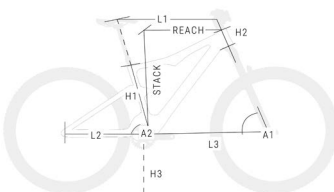

GEOMETRÍA

iLYNX TRAIL CARBON

	h1	h2	h3	L1	L2	L3	a1	a2	Stack	Reach
SM	400	95	339	582	451	732	66	75,5	609	427
MD	410	100	339	599	451	759	66	75,5	615	453
LA	440	110	339	624	451	783	66	75,5	624	473
XL	480	125	339	643	451	804	66	75,5	638	488

iLYNX TRAIL

	h1	h2	h3	L1	L2	L3	a1	a2	Stack	Reach
SM	420	95	339	570	451	726	66	75,5	601	430
MD	430	100	339	596	451	753	66	75,5	605	455
LA	440	110	339	619	451	777	66	75,5	615	475
XL	490	125	339	639	451	798	66	75,5	628	490