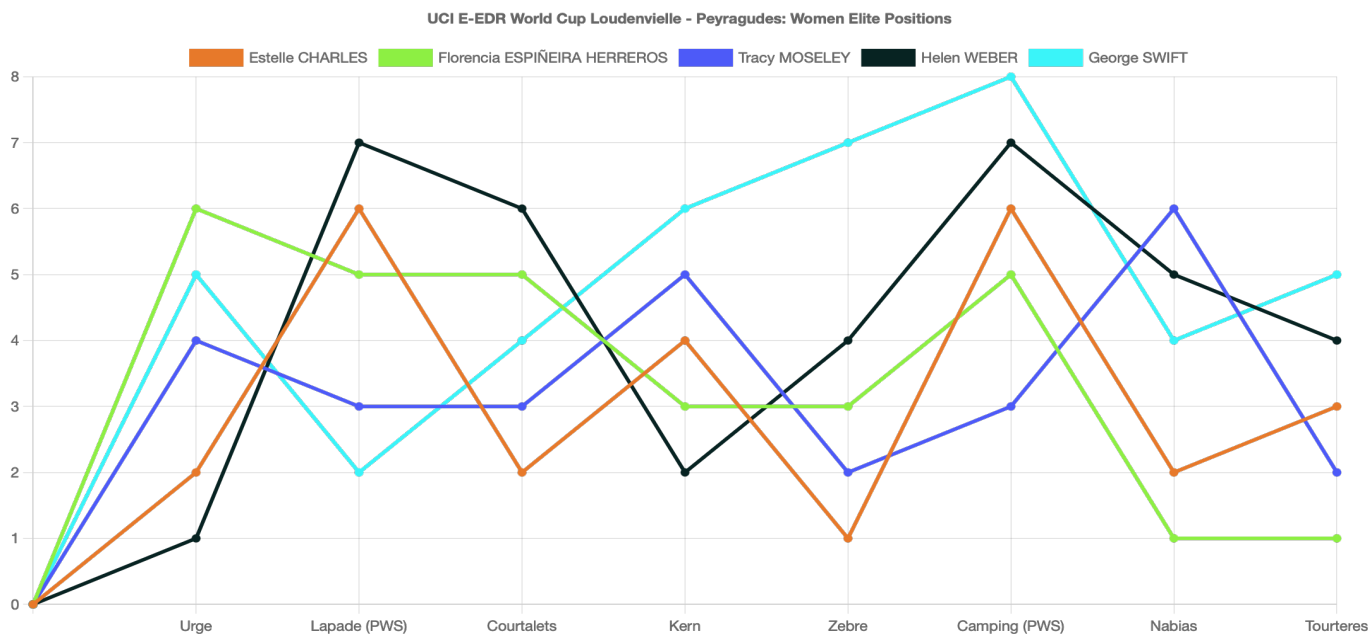

WHOOP

REGISTER | LOGIN

2024 RESULTS: UCI E-EDR WORLD CUP LOUDENVIELLE - PEYRAGUDES: WOMEN ELITE**UCI E-EDR WORLD CUP LOUDENVIELLE - PEYRAGUDES: WOMEN ELITE: 7TH SEP 2024**

#	Rider	Nation	Time	Gap	Points	Stages
1	 ESTELLE CHARLES SPECIALIZED ENDURO TEAM		43:19.426	-	444	⋮
2	 FLORENCIA ESPÍÑEIRA HERREROS ORBEA FOX ENDURO TEAM		43:56.134	+36.708	391	⋮
3	 TRACY MOSELEY		43:59.217	+39.791	351	⋮
4	 HELEN WEBER ROTWILD SCHWALBE GRAVITY TEAM		44:35.080	+1:15.654	309	⋮
5	 GEORGE SWIFT YETI / FOX FACTORY RACE TEAM		45:09.918	+1:50.492	272	⋮
6	 LAURA CHARLES		47:08.900	+3:49.474	258	⋮
7	 LOUISE PAULIN		49:08.641	+5:49.215	230	⋮
8	 SOFIA LENA WIEDENROTH SPECIALIZED ENDURO TEAM		50:03.476	+6:44.050	224	⋮
9	 JUSTINE HENRY ROCKY MOUNTAIN GRAVITY RACING		52:00.236	+8:40.810	210	⋮
DNF	 RAPHAELA RICHTER SIMPLON TRAILBLAZERS		35:57.663	-	49	⋮
DNF	 ALIA MARCELLINI HAIBIKE		18:17.827	-		⋮
DNF	 ANJA HOVORKA		12:41.163	-		⋮

[← BACK](#)

[TOP ↑](#)

ABOUT

WARNER BROS. DISCOVERY SPORTS
PARTNERS

WATCH

WHERE TO WATCH

MEDIA CENTRE

MEDIA ACCREDITATION