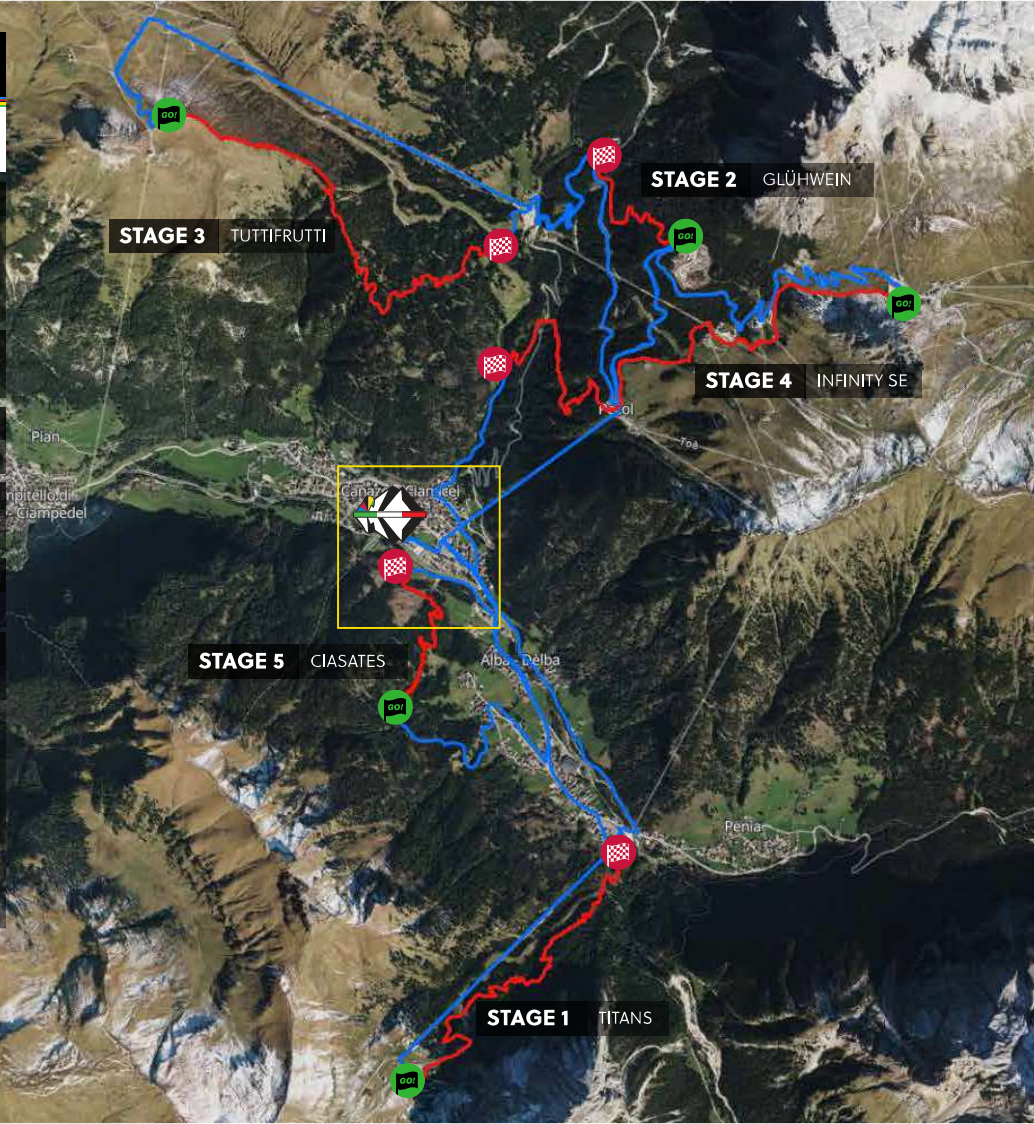

# 2024 MOUNTAIN BIKE ENDURO WORLD CHAMPIONSHIPS

VAL DI FASSA - TRENINO  
ITALY

## ENDURO COURSE STATS

Total Distance: 42,4km

Total Climbing: 1200m without lift

Total Descending: 2818m

**STAGE 1** TITANS  
Distance: 3,1km D: -634m

**STAGE 2** GLÜHWEIN  
Distance: 1,2km D: -194m

**STAGE 3** TUTTIFRUTTI  
Distance: 3,7km D: -622m

**STAGE 4** INFINITY SE  
Distance: 4,7km D: -659m

**STAGE 5** CIASATES  
Distance: 1,4km D: -244m

TAZ Catchment

Race Stage

Liaison

Stage Start

Stage Finish

STAGE 3 TUTTIFRUTTI

STAGE 2 GLÜHWEIN

STAGE 4 INFINITY SE

STAGE 5 CIASATES

STAGE 1 TITANS